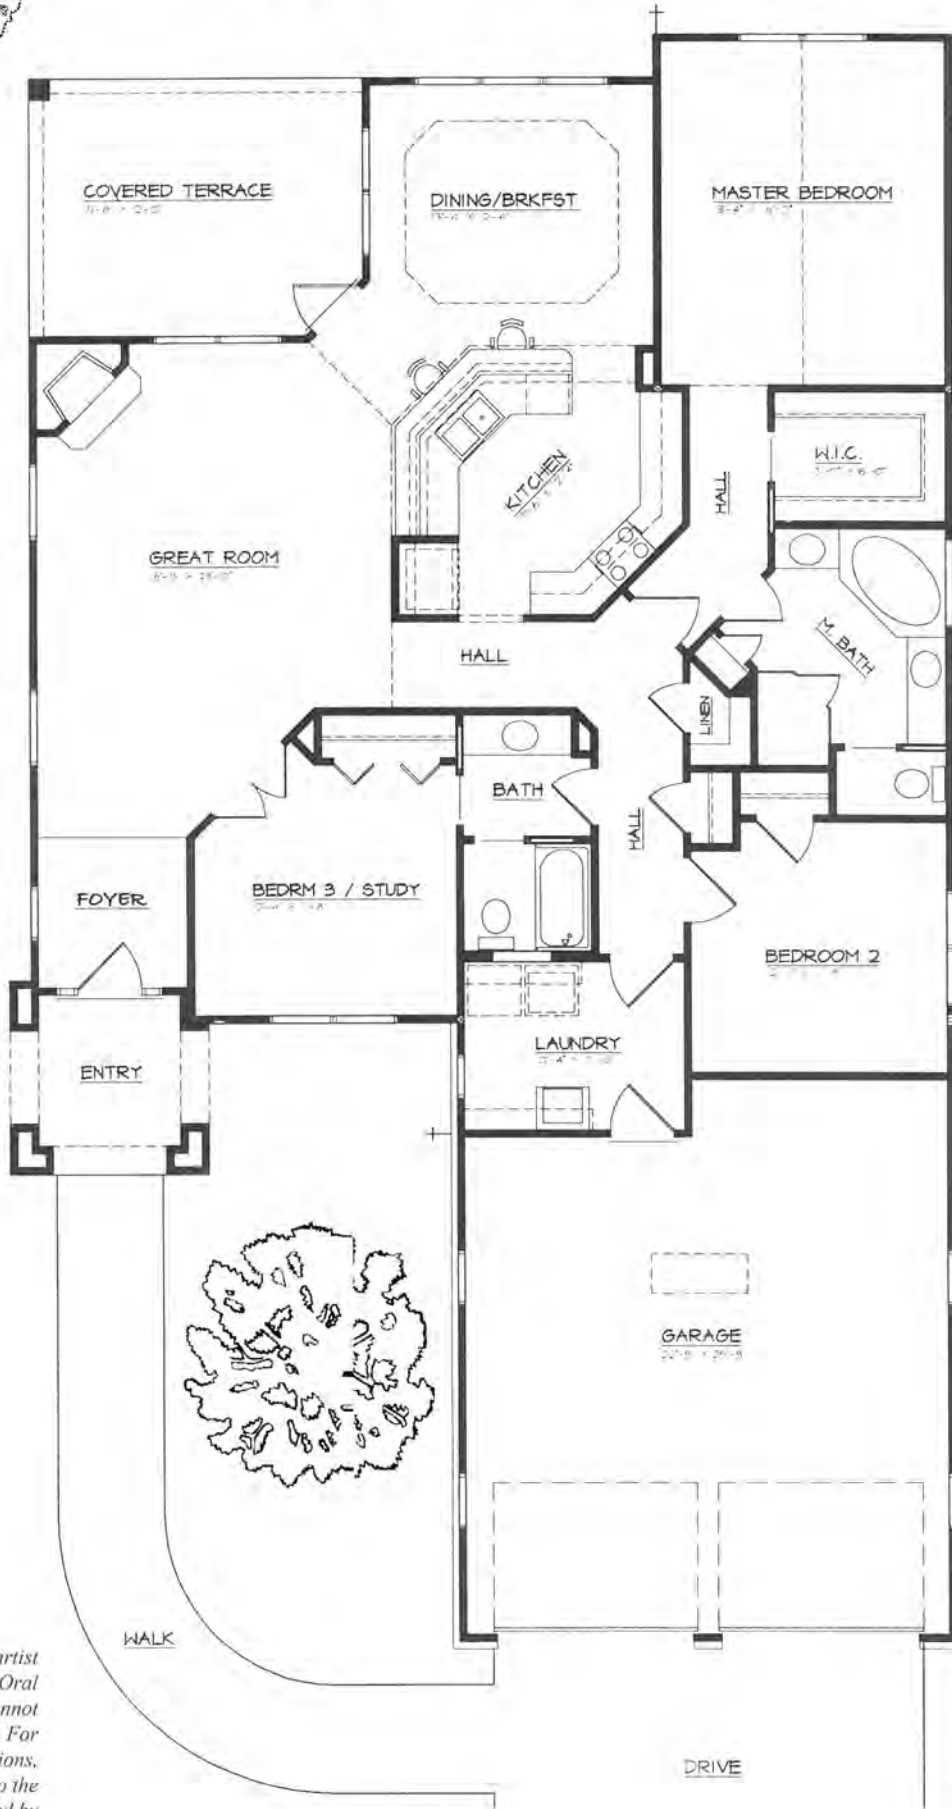

Packages starting at
\$299,900
Includes homesite & premier country club membership

Rarity Bay

ON LAKE TELlico

A Mont Blanc Village Home
French Country Design For Contemporary Living

BORDEAUX

DESIGN INCLUDES:

1,788 Sq. Ft. of Living Area
High Flat Ceiling in Great Room
Minimum 9 foot Ceiling Height
Transom Windows (per plan)
Double Glazed Doors
and Windows

Covered Entry & Terrace
Whirlpool Kitchen
Appliances
Laundry and Bath Tile
Hardwood for Breakfast/
Dining, Kitchen and
Foyer

Walk-In Closet
Second Bedroom and Bath
Study or BR #3
2 Car Garage
Natural Gas Fireplace
Master Bedroom and Bath

BORDEAUX

Illustrations are artist renderings. Oral representations cannot be relied upon. For correct representations, make reference to the documents furnished by the builder to the buyer.