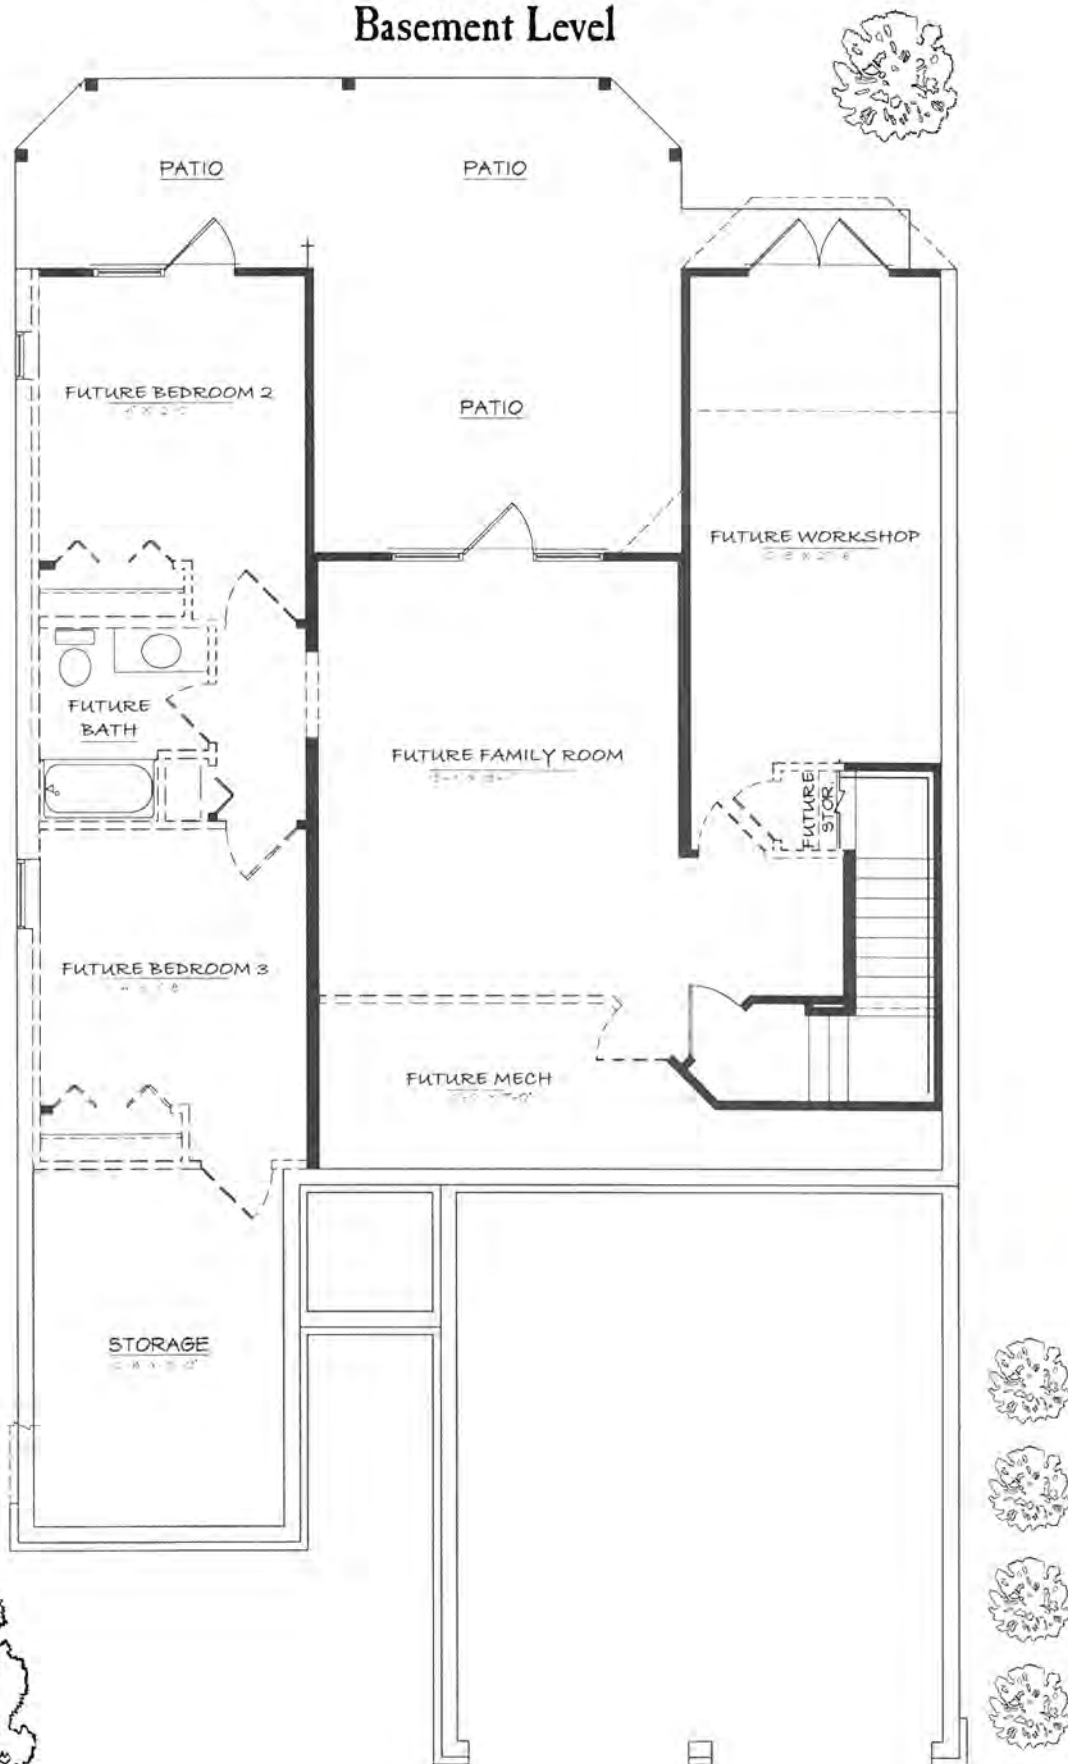

Packages starting at
\$349,900
Includes homesite & premier country club membership

Rarity Bay

ON LAKE TELLICO

A Bay View Villa Home
French Country Design For Contemporary Living
MONACO

DESIGN INCLUDES:

1,568 Sq. Ft. of Living Area
High Flat Ceiling in Great Room
Minimum 9 foot Ceiling Height
Transom Windows (per plan)
Double Glazed Doors
and Windows
Covered Entry and Deck
Preplumbed for 3rd Bath

Natural Gas Fireplace
Whirlpool Kitchen
Appliances
Laundry and Bath Tile
Hardwood for Kitchen,
Breakfast Area and
Foyer
Unfinished Basement

Breakfast Area
Second Bedroom / Study
and Bath
Open Deck
2 Car Garage
Master Bedroom and Bath
Walk-In Closet

MONACO

Main Level

Illustrations are artist renderings. Oral representations cannot be relied upon. For correct representations, make reference to the documents furnished by the builder to the buyer.

MONACO

Basement Level

Illustrations are artist renderings. Oral representations cannot be relied upon. For correct representations, make reference to the documents furnished by the builder to the buyer.