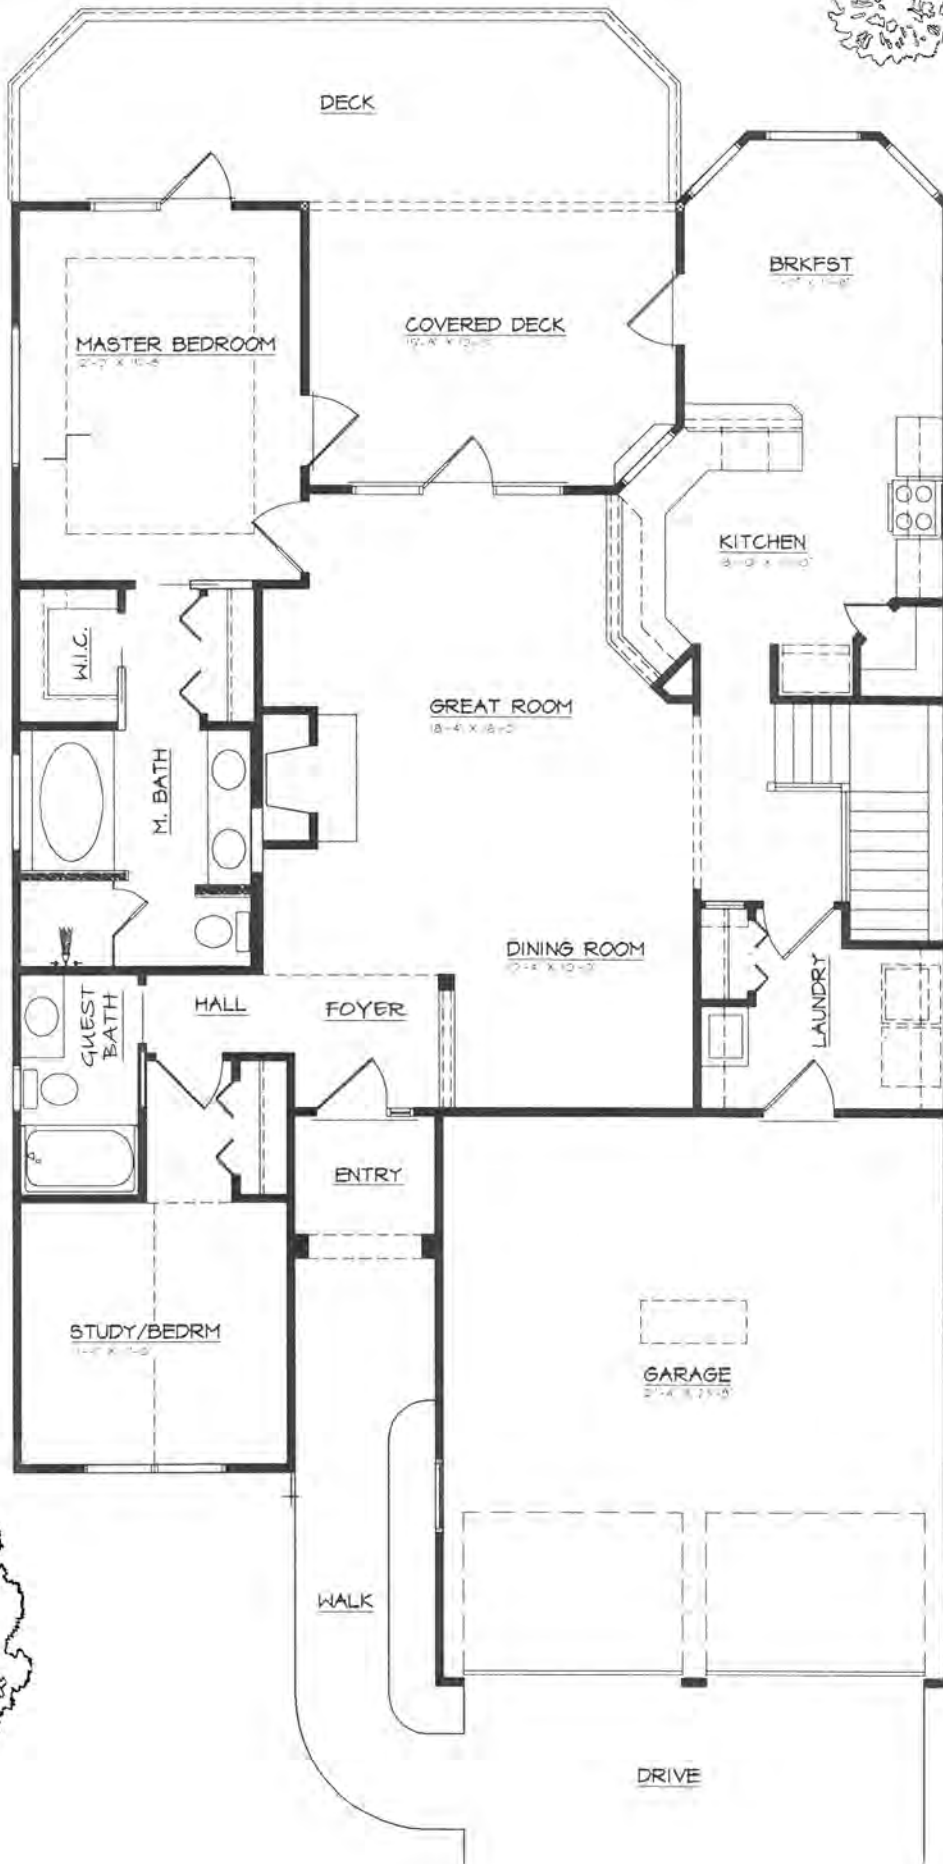

Packages starting at
\$349,900
Includes homesite & premier country club membership

Rarity Bay

ON LAKE TELLICO

A Bay View Villa Home
French Country Design For Contemporary Living
MONACO

DESIGN INCLUDES:

1,568 Sq. Ft. of Living Area
High Flat Ceiling in Great Room
Minimum 9 foot Ceiling Height
Transom Windows (per plan)
Double Glazed Doors
and Windows
Covered Entry and Deck
Preplumbed for 3rd Bath

Natural Gas Fireplace
Whirlpool Kitchen
Appliances
Laundry and Bath Tile
Hardwood for Kitchen,
Breakfast Area and
Foyer
Unfinished Basement

Breakfast Area
Second Bedroom / Study
and Bath
Open Deck
2 Car Garage
Master Bedroom and Bath
Walk-In Closet

MONACO

Main Level

Illustrations are artist renderings. Oral representations cannot be relied upon. For correct representations, make reference to the documents furnished by the builder to the buyer.

MONACO