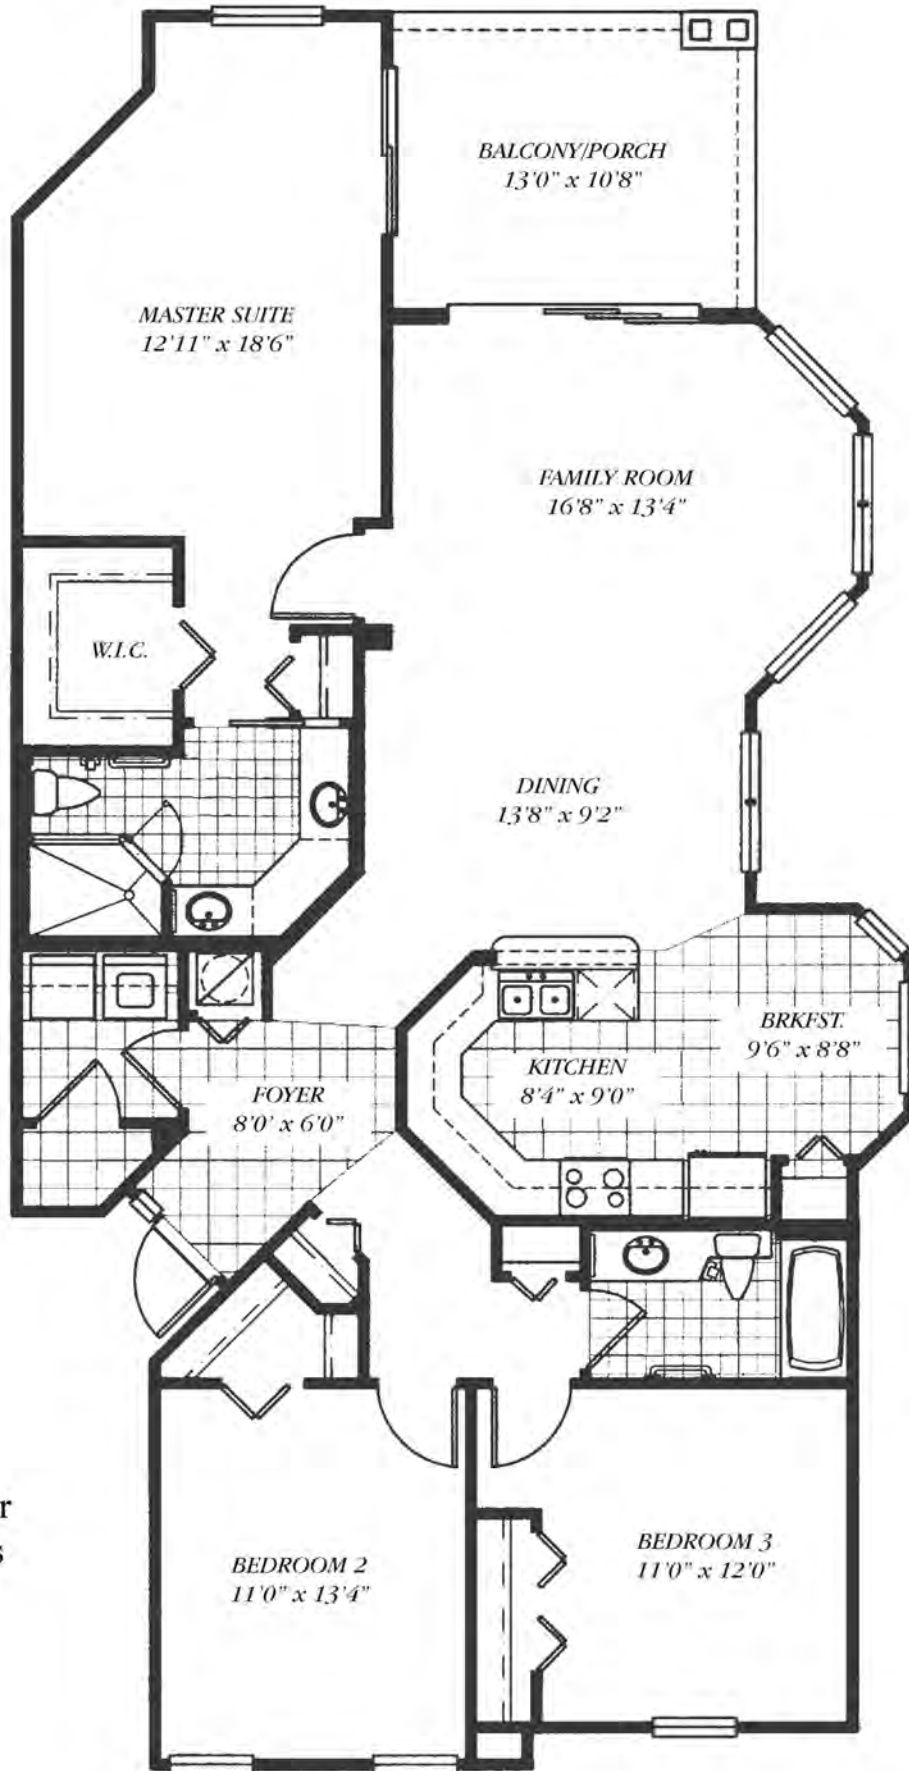

General

9' & 10' high flat Ceilings
(in selected areas)
Stain-Resistant Nylon Carpet
GE Large Capacity Washer
& Dryer
Pre-wiring for Cable TV,
Ceiling Fans and Telephones
throughout
Master Walk-In Closet

Tile Foyer, Kitchen, Breakfast,
Utility and Baths
Single Car Garage (detached)

Kitchens

General Electric White-on-
White Appliance Package
White Cast Iron Double Sinks
(with single lever Delta
Faucet spray nozzle)

Bathrooms

Cultured Marble Vanity Tops
and Lavatories
His & Hers Lavatories in
Master Bath
Cultured Marble Master
Bath Shower with Glass
Enclosure

RENAISSANCE

Illustrations are artist renderings. Oral representations cannot be relied upon. For correct representations, make reference to the documents furnished by the builder to the buyer.